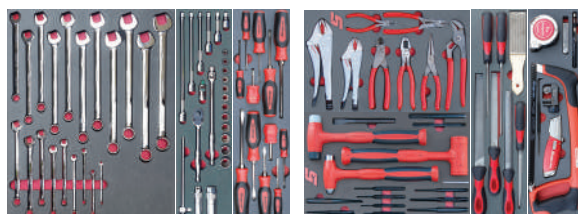

Tool Set (supplied in Foam Control Inserts) fills 2 Drawers & consists of:
20pc Combination Spanner Set; 24pc 3/8" Metric General Service Set; 12pc Screwdriver Set; 8pc Plier Set; 16pc Hammer, Punch & Chisel Set; 7pc File Set & 8pc Cutting & Utility Set

To Enter Purchase R500 ON-LINE

From these 3 Stores only
Factory Outlet Specials **Monthly Promotions** **New Products**

Competition Ends **31 October 2024**
Entries limited per item **Maximum 10** Ts & Cs Apply