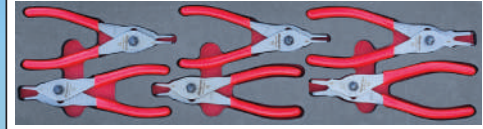

Snap-on Circlip Plier Set (6pc) In Foam Control Insert

Part Nos: MOD.806SH45S + SSX23P112 Promo Code: XXOCT204