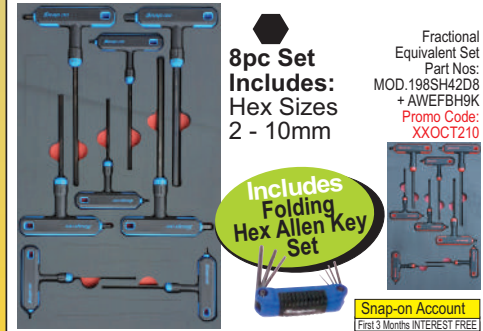

Snap-on T&L Handle Hex Allen Key Set In Foam Control Insert

Part Nos: MOD.248SH42D8 + AWMEF7K Promo Code: XXOCT209