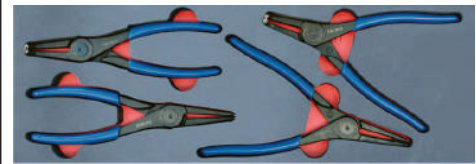

Snap-on Blue Circlip Plier Set (4pc) In Foam Control Insert

Part Nos: IR621671+ IR621871+IR621571+ IR 621771 + INS.218BH45S Promo Code: XXOCT205