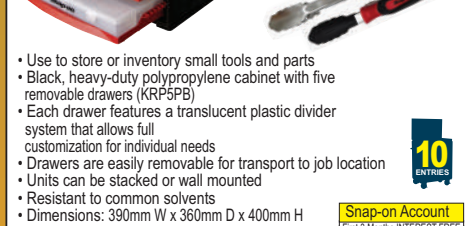

Snap-on 5 Drawer STORAGE CABINET

10 ENTRIES

Cash Price Excl. Vat **R4,990**
List Price: R6,590 Excl. Vat

Cash Price Incl. Vat **R5,739**
List Price: R7,579 Incl. Vat

Snap-on Account
First 3 Months INTEREST FREE
R505
x12 Monthly Installments
Deposit: R0 Total payable: R6,057

Talk to your Dealer about our **EXTENDED CREDIT** Finance option