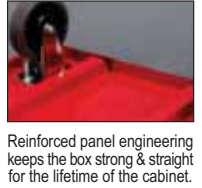

Steel Fronts

NEW Poly-Vinyl Fronts

Double-wall design for superior strength and longevity.

Patented Lock 'n Roll retainers keep drawers from drifting open

High-Security Tubular Locks

Drawers can be fully extended to provide easy access & maximum tool visibility