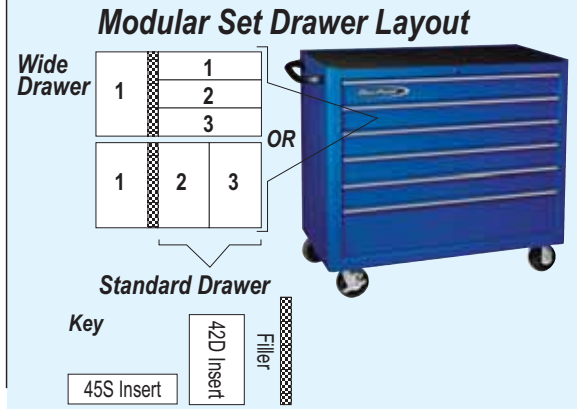

Textured Red
KRB2106KZE1S

KRB2006 Standard 6 Drawer