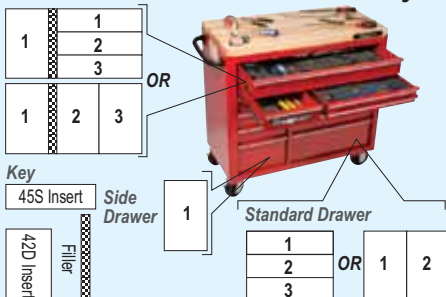

Black with Orange Fronts & Orange Drawer Trim

Yellow with Red Fronts & Black Drawer Trim

Heritage Series Modular Set Wide Drawer Layout

Red
KRA2007KZURS

KRA2007 Standard 7 Drawer

Other standard base colours